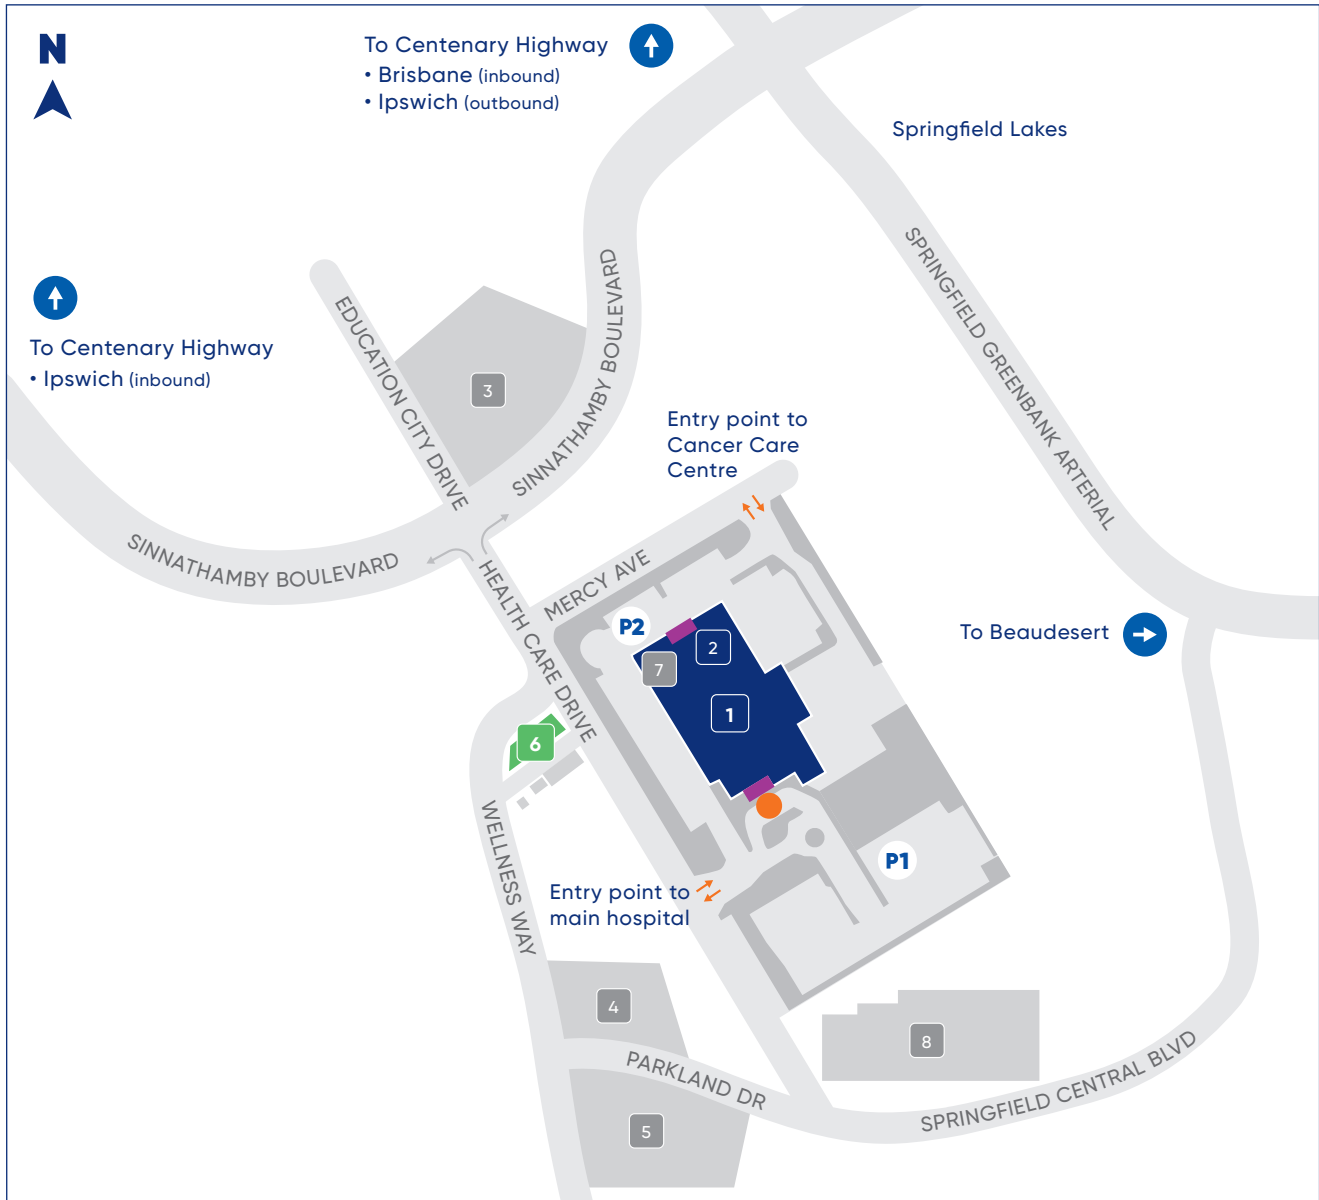

Mater Private Hospital Springfield

Springfield campus

30 Health Care Drive, Springfield Central Qld 4300

Mater Education courses

- 6 Quest Springfield Central

Buildings

- 1 Mater Private Hospital Springfield
- 2 Mater Cancer Care Centre (MCCC) Springfield
- 3 University of Southern Queensland (USQ)
- 4 St Peters Lutheran College Springfield
- 5 Springfield Central State High School
- 7 Queensland X-Ray
- 8 Aveo Springfield

Key

- P1 Hospital patient and visitor parking
- P2 MCCC Springfield patient parking
- Drop off zone
- Main entrance