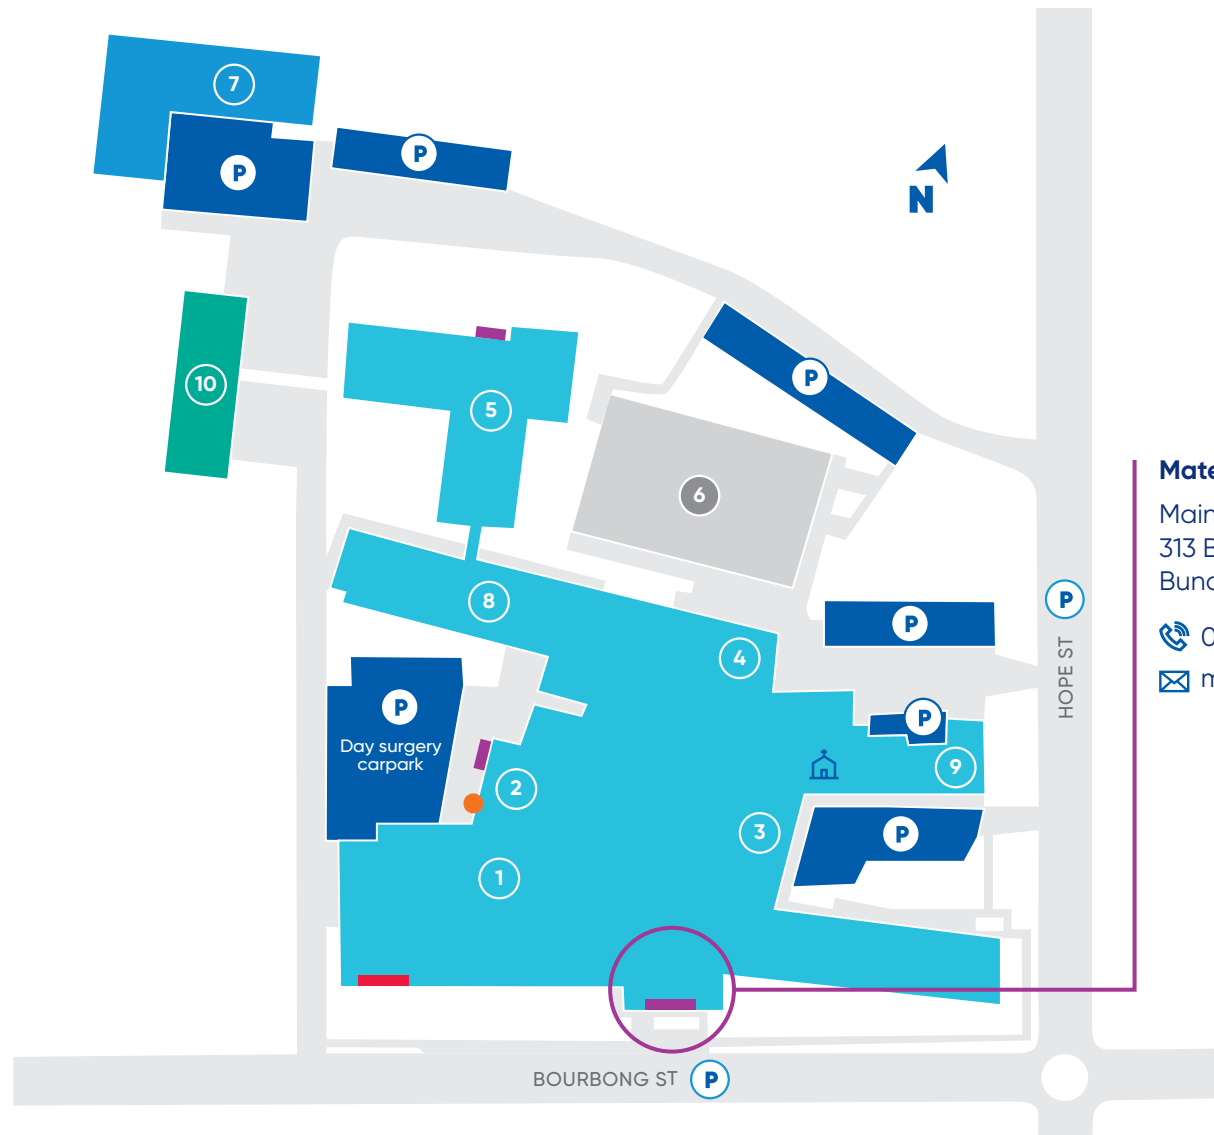

Buildings

- 1 Mater Private Hospital Bundaberg
- 2 Day surgery
- 3 Bundaberg Radiology
- 4 QML Pathology
- 5 St Joseph's Ward
- 6 Genesis
- 7 Mater House Accommodation
- 8 McAuley Ward
- 9 Rose Café
- 10 Mater Education

Key

-  Parking
-  On-street parking
-  Main entrance
-  Day Surgery Admission entrance
-  Day Surgery pick up point
-  Chapel

Mater Private Hospital Bundaberg

Main entrance
313 Bourbong Street,
Bundaberg QLD 4670